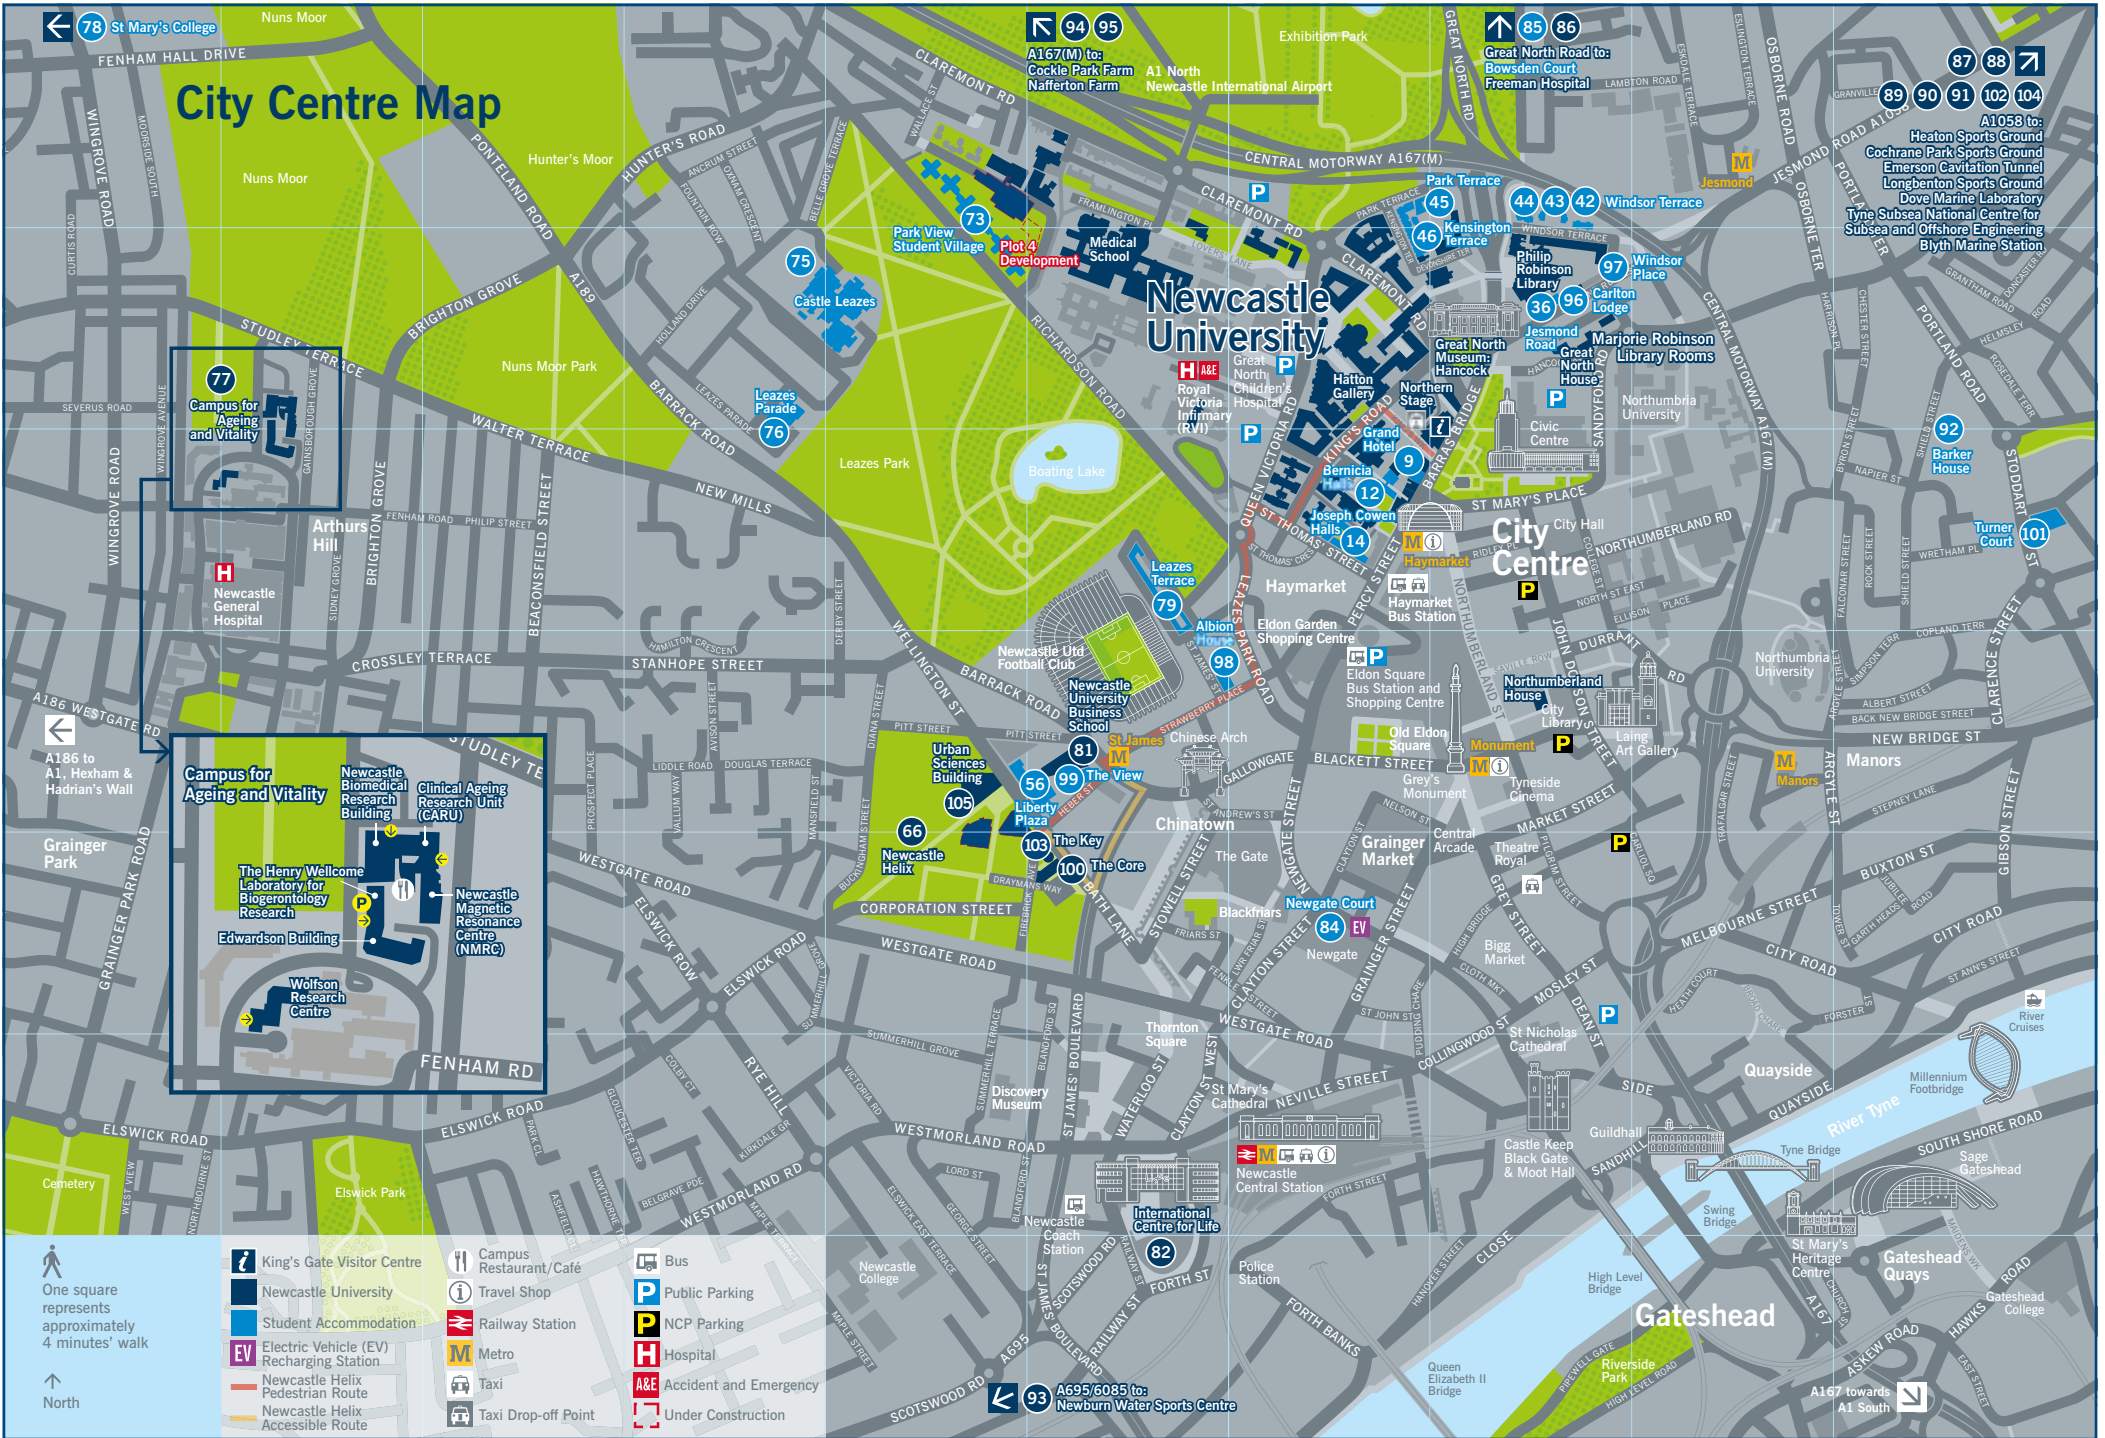

One square represents approximately 4 minutes' walk

North

- |  |                        |                        |
|--|------------------------|------------------------|
| King's Gate Visitor Centre               | Campus Restaurant/Café | Bus                    |
| Newcastle University                     | Travel Shop            | Public Parking         |
| Student Accommodation                    | Railway Station        | NCP Parking            |
| Electric Vehicle (EV) Recharging Station | Metro                  | Hospital               |
| Newcastle Helix Pedestrian Route         | Taxi                   | Accident and Emergency |
| Newcastle Helix Accessible Route         | Taxi Drop-off Point    | Under Construction     |