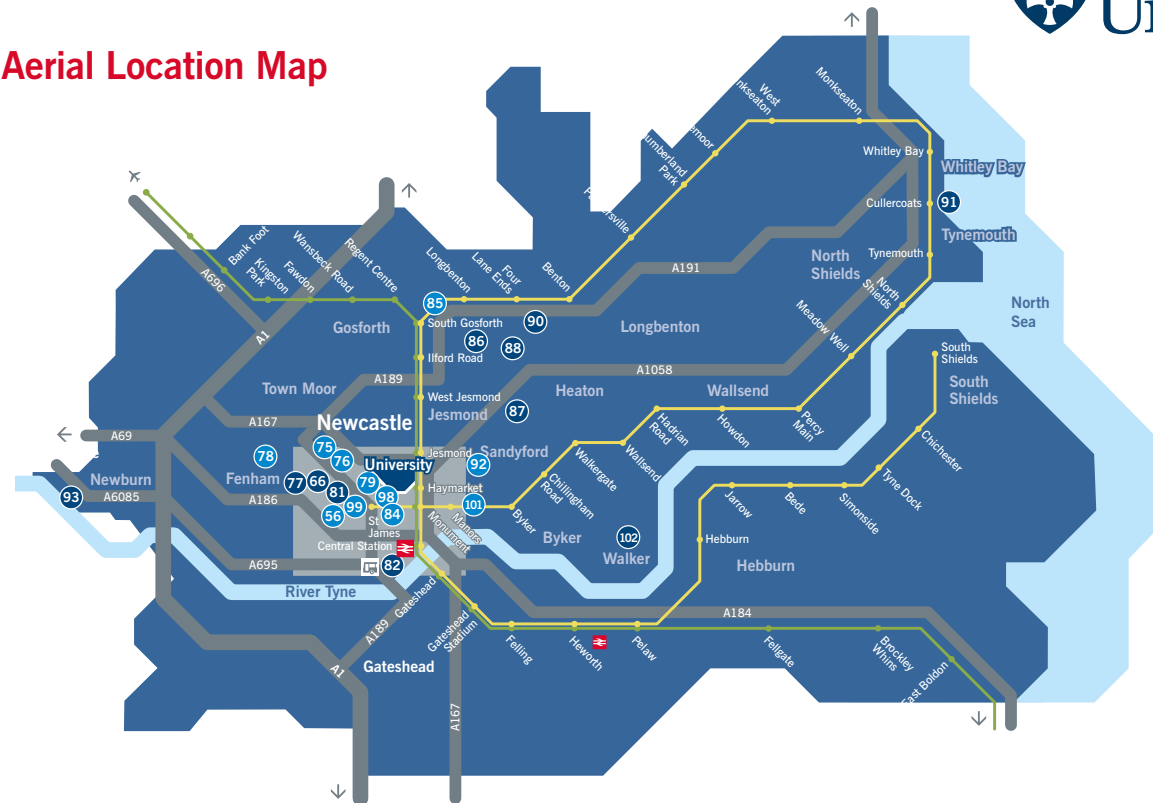

### Location Key

77	Campus for Ageing and Vitality	NE4 5PL
88	Cochrane Park Sports Ground	NE7 7JX
91	Dove Marine Laboratory	NE30 4PZ
86	Freeman Hospital	NE7 7DN
87	Heaton Sports Ground	NE6 5QQ
82	International Centre for Life	NE1 4EP
90	Longbenton Sports Ground	NE12 8AD
93	Newburn Water Sports Centre	NE15 8NL
81	Newcastle University Business School	NE1 4SE
66	Newcastle Helix	NE4 5TF
102	Tyne Subsea National Centre for Subsea and Offshore Engineering	NE6 4LW

## Aerial Location Map

## Travel Directions

### Road (private transport)

The University is based right in the city centre. From the north or south follow the A1 towards Newcastle. Leave the A1 (Newcastle Western Bypass) at the junction with the A167/A696 and follow signs for the 'City Centre'. From the A167 take the exit marked 'Universities, RVI and Eldon Square', which brings you on to Claremont Road. From the west follow the A69 to the junction with the A1, and then take the A1 northbound. Leave the A1 at the next junction, signposted 'City (West)', Westerhope B6324'. Follow signs for the 'City Centre A167'. Leave at the exit marked 'Universities, RVI and Eldon Square', which brings you on to Claremont Road.